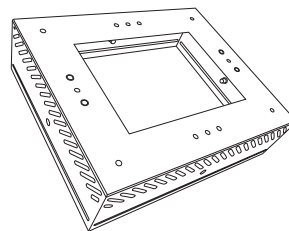

## Mounting Dimensions

Mounting, ceiling opening and lamp dimensions

### FLUSH MOUNTING (Order No. 3026955)

For mounting into a ceiling

Ceiling opening for lamp mounting  
(LxW) 460x390mm

Mounting frame

Part1:

Outside measure: (LxW) 485x444mm

Inside measure: (LxW) 450x379mm

Part2:

Outside measure: (LxW) 497x427mm

Inside measure: (LxW) 442x372mm

Weight: 4kg

### TOP MOUNTING (Order No. 3026956)

For mounting under a ceiling

LCL for ceiling mounting  
(LxWxH) 435x362x74mm

Mounting frame

(LxWxH) 435x365x120mm

Weight: 4kg

**GRAH**<sup>®</sup>  
LED LIGHTING