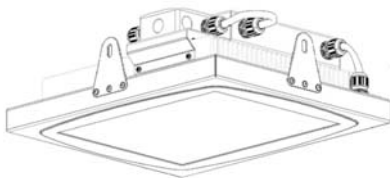

## Mounting Dimensions

Mounting, ceiling opening and lamp dimensions

### FLUSH MOUNTING (Order No. 3026955)

For mounting into a ceiling

Ceiling opening for lamp mounting  
(LxW) 460x390mm

Mounting frame

Part1:

Outside measure: (LxW) 485x444mm

Inside measure: (LxW) 450x379mm

Part2:

Outside measure: (LxW) 497x427mm

Inside measure: (LxW) 442x372mm

Weight: 4kg

### TOP MOUNTING (Order No. 3026956)

For mounting under a ceiling

LCL for ceiling mounting  
(LxWxH) 435x362x74mm

Mounting frame

(LxWxH) 435x365x120mm

Weight: 4kg

**GRAH**<sup>®</sup>  
LED LIGHTING