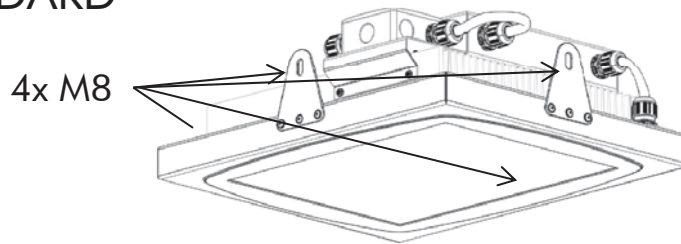

MOUNTING OPTIONS
STANDARD

HANGING

MOUNTING OPTIONS
TOP MOUNTING

Mounting frame
(LxWxH) 435x362x163mm

MOUNTING OPTIONS

FLUSH MOUNTING (into a ceiling)

Part1:
 Outside measure:
 (LxW) 485x444mm
 Inside measure:
 (LxW) 450x379mm

Part2:
 Outside measure:
 (LxW) 497x427mm
 Inside measure:
 (LxW) 442x372mm