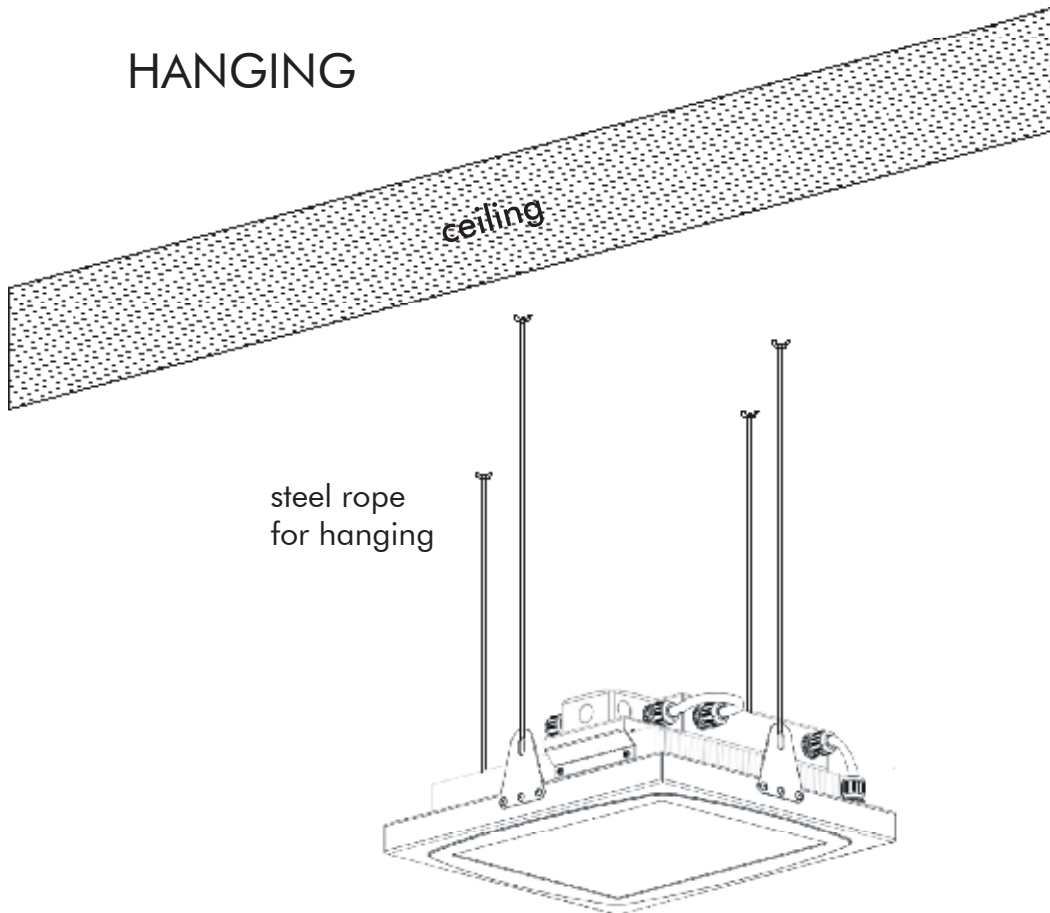

MOUNTING OPTIONS
STANDARD

HANGING

MOUNTING OPTIONS
TOP MOUNTING

Mounting frame
(LxWxH) 435x362x163mm

MOUNTING OPTIONS

FLUSH MOUNTING (into a ceiling)

Part1:
 Outside measure:
 (LxW) 485x444mm
 Inside measure:
 (LxW) 450x379mm

Part2:
 Outside measure:
 (LxW) 497x427mm
 Inside measure:
 (LxW) 442x372mm