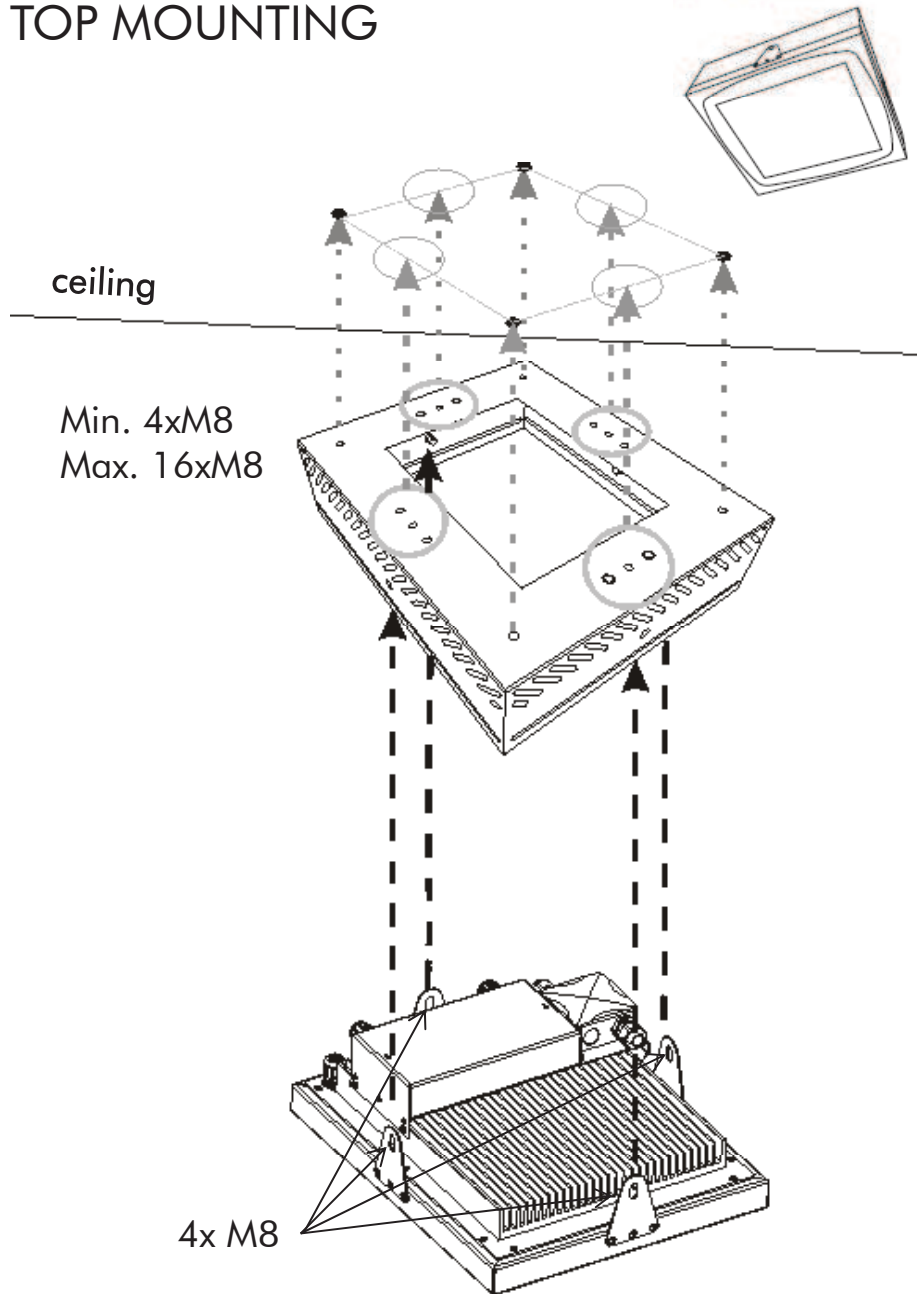

MOUNTING OPTIONS
STANDARD

HANGING

MOUNTING OPTIONS
TOP MOUNTING

Mounting frame
(LxWxH) 435x362x163mm

MOUNTING OPTIONS

FLUSH MOUNTING (into a ceiling)

Part1:
 Outside measure:
 (LxW) 485x444mm
 Inside measure:
 (LxW) 450x379mm

Part2:
 Outside measure:
 (LxW) 497x427mm
 Inside measure:
 (LxW) 442x372mm