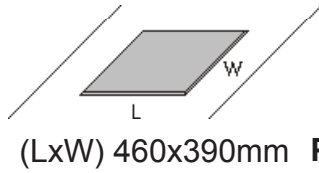

MOUNTING OPTIONS
STANDARD

HANGING

MOUNTING OPTIONS
TOP MOUNTING

Mounting frame
(LxWxH) 435x362x163mm

MOUNTING OPTIONS

FLUSH MOUNTING (into a ceiling)

Part1:
 Outside measure:
 (LxW) 485x444mm
 Inside measure:
 (LxW) 450x379mm

Part2:
 Outside measure:
 (LxW) 497x427mm
 Inside measure:
 (LxW) 442x372mm